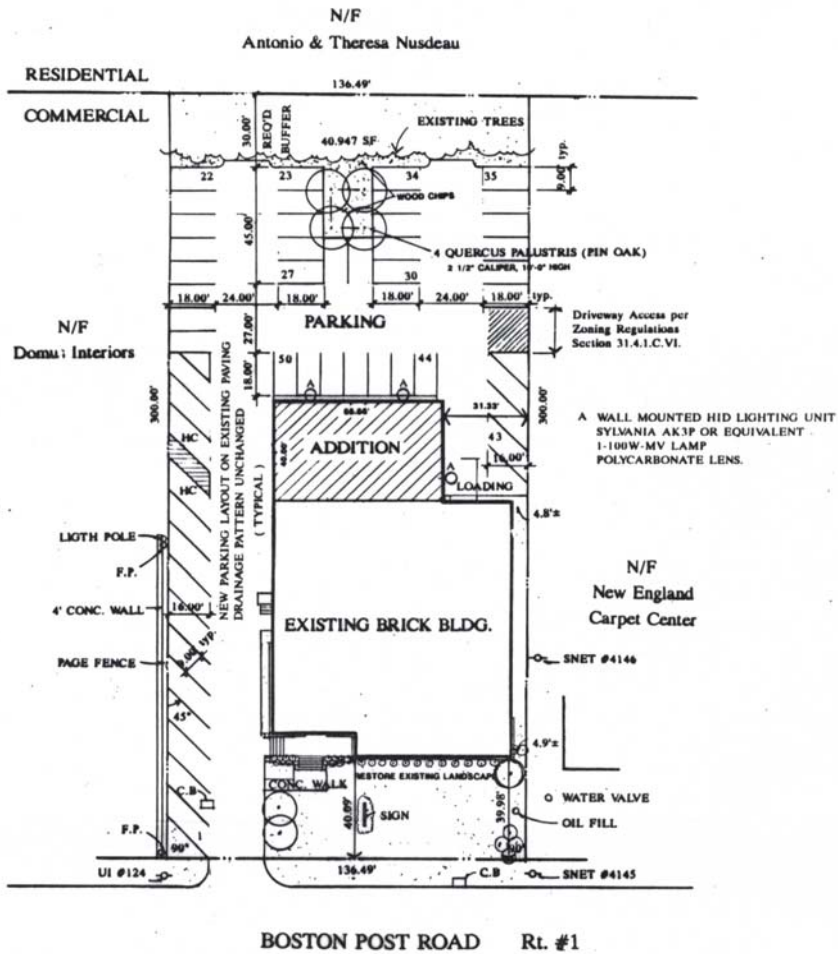

Prime Retail Space

463 Boston Post Road
Orange, Connecticut

Available: 4,100 square feet
\$14.00 psf

- Join Kaoud Oriental Rugs on busy Route 1 in Orange
- Traffic count is 21,800 cpd

DEMOGRAPHICS

<u>Radius</u>	<u>Population</u>	<u>Household Income</u>	<u>Daytime Population</u>
1 mile	2,951	\$ 91,101	7,873
3 miles	53,976	\$ 77,368	46,589
5 miles	138,209	\$ 70,796	111,285

463 Boston Post Road Orange, CT

SITE PLAN

Scale: 1" = 40' - 0"

SITE INFORMATION TAKEN FROM A2 SURVEY ENTITLED " PLOT PLAN 463 BOSTON POST ROAD ORANGE, CONNECTICUT ". PREPARED BY WILLIAM E. OILBERT ASSOCIATES, CONSULTING ENGINEERS, BETHANY, CONNECTICUT, RLS #4937, SCALED 1"=40'-0", AND DATED JULY 7, 1988.