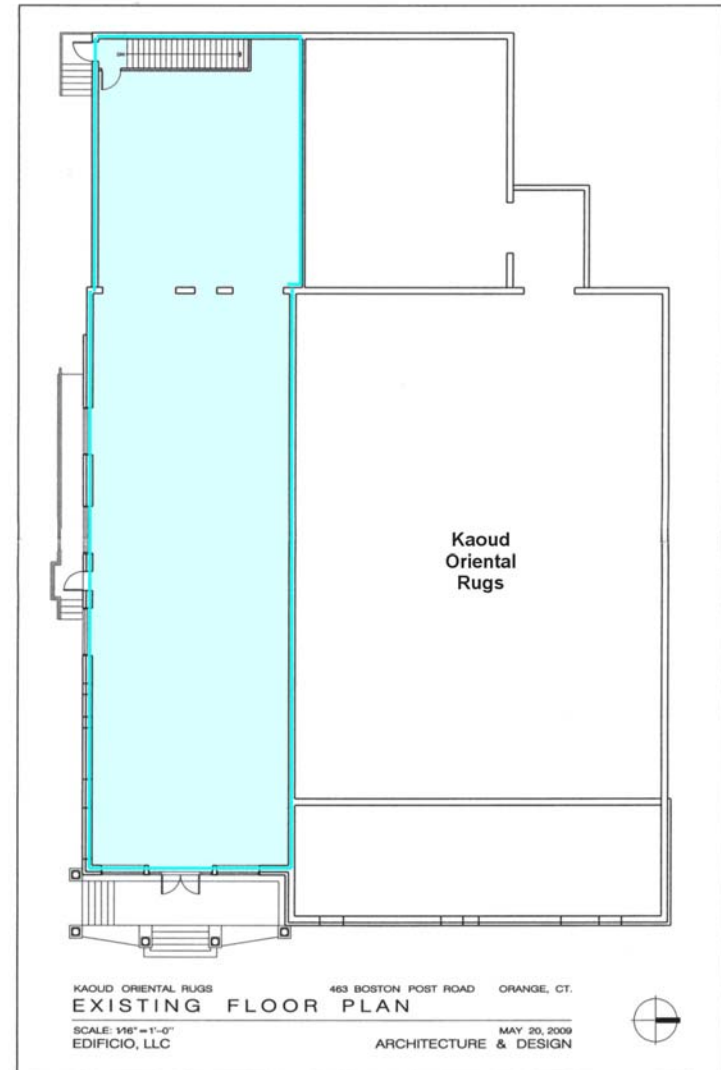

Prime Retail Space

463 Boston Post Road
Orange, Connecticut

Available: 4,100 square feet
\$14.00 psf

- Join Kaoud Oriental Rugs on busy Route 1 in Orange
- Traffic count is 21,800 cpd

DEMOGRAPHICS

<u>Radius</u>	<u>Population</u>	<u>Household Income</u>	<u>Daytime Population</u>
1 mile	2,951	\$ 91,101	7,873
3 miles	53,976	\$ 77,368	46,589
5 miles	138,209	\$ 70,796	111,285

463 Boston Post Road Orange, CT

SITE PLAN

Scale: 1" = 40' - 0"

SITE INFORMATION TAKEN FROM A2 SURVEY ENTITLED " PLOT PLAN 463 BOSTON POST ROAD ORANGE, CONNECTICUT ". PREPARED BY WILLIAM E. OILBERT ASSOCIATES, CONSULTING ENGINEERS, BETHANY, CONNECTICUT, RLS #4937, SCALED 1"=40'-0", AND DATED JULY 7, 1988.